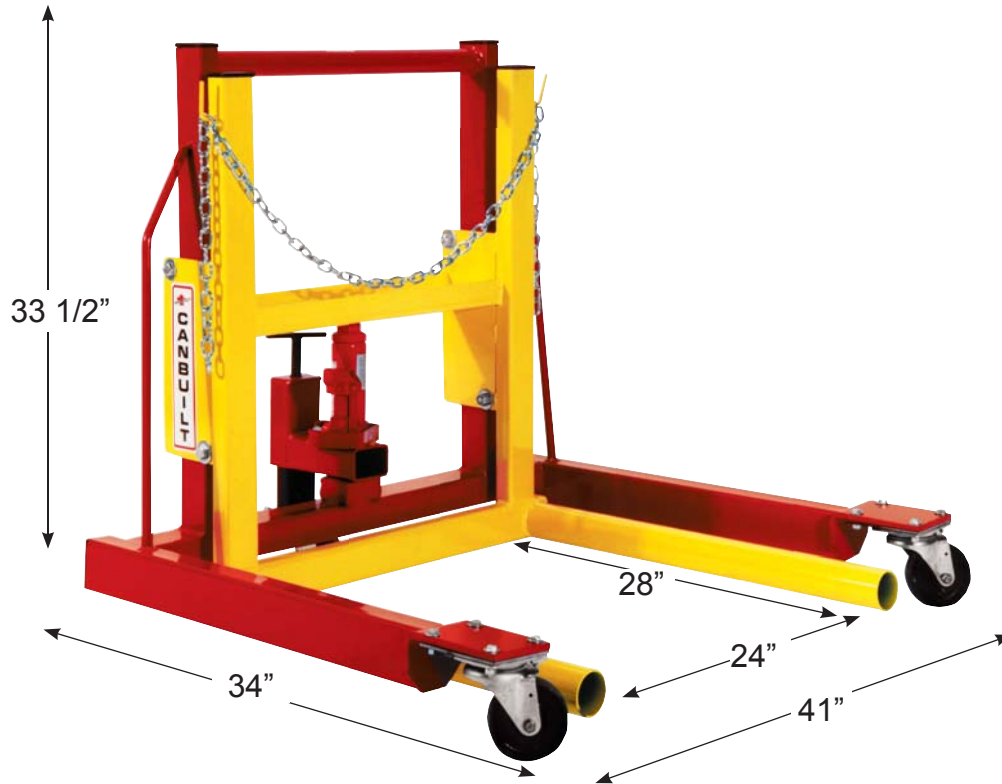

CANBUILT MFG.

Toll-Free in Canada: 1-888-607-2926 Phone: 416-749-6555 Fax: 416-749-7597
Email: sales@canbuilt.com Website: www.canbuilt.com

103 Milvan Drive,
Toronto, Ontario,
Canada, M9L 1Z7

DUAL WHEEL DOLLY

THE "HEAVYWEIGHT" OF THE INDUSTRY "BUILT TOUGH"

MODEL # 2100

- 1500 LB capacity for all wheels that operate over the road
- 4 ton hydraulic jack included
- Safety retaining chain included
- Tilt control allows precise line up
- Heavy duty wheels (4" front, 4" rear) (w/ dust shields)
- Maneuvers easily under load
- Fork Lift Height: 3 1/4" Minimum - 5" Maximum"