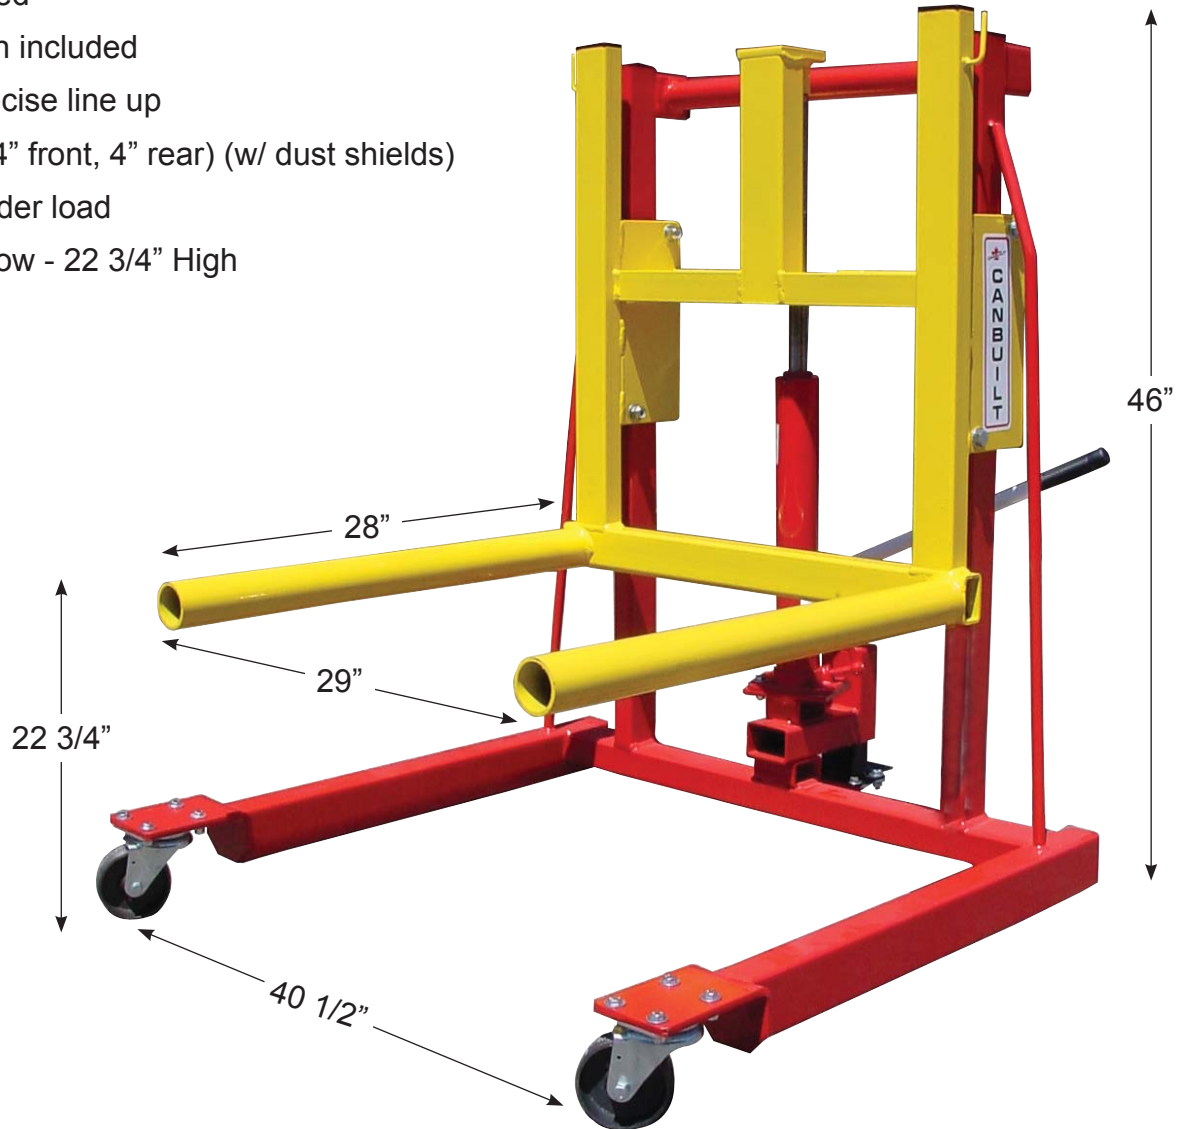

CANBUILT MFG.

Toll-Free in Canada: 1-888-607-2926 Phone: 416-749-6555 Fax: 416-749-7597
Email: sales@canbuilt.com Website: www.canbuilt.com

103 Milvan Drive,
Toronto, Ontario,
Canada, M9L 1Z7

HIGH LIFT DUAL WHEEL DOLLY

MODEL # 2100HL

- 1500 LB capacity for all wheels that operate over the road
- Hydraulic jack included
- Safety retaining chain included
- Tilt control allows precise line up
- Heavy duty wheels (4" front, 4" rear) (w/ dust shields)
- Maneuvers easily under load
- Fork Height: 3 1/4" Low - 22 3/4" High