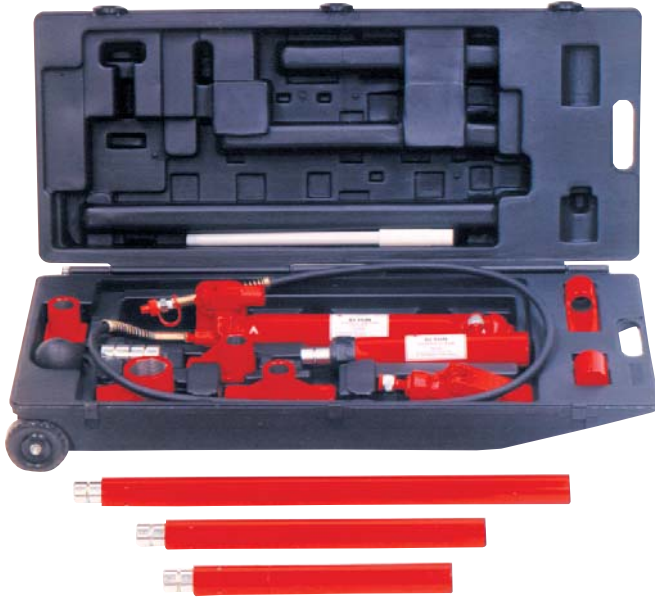

Power Pack Kit:10 Ton

Model # **BSK-1600T** 10 Ton Kit

- 16 Pc Kit Includes: • Blow mold container with wheels for transport, Manual Pump, 6" Stroke Ram,
- 28" Ram Extension
- 18" Ram Extension
- 10" Ram Extension
- 4 1/8" Ram Extension
- Ram Toe
- Rubber head
- 90° Combo Head
- Hydraulic hose
- Male Connector
- Wedge Head
- Serrated Saddle
- Flat Base
- Plunger Toe
- Spreader
- Hose Coupler

Power Pack Kit: 4 Ton

Model # **BSK-800T** 4 Ton Kit

- Includes: Manual Pump, Hydraulic Ram, Blow mold container,
- 27" Extension Tube
- 19 1/2" Extension Tube
- 16 1/6" Extension Tube
- 8 1/2" Extension tube
- 6 1/2" Extension Tube
- 3" Extension Tube
- Wedge head
- Flat base
- Ram Toe
- Plunger Toe
- Rubber Head
- 900 Combo Head
- Spreader
- Serrated Saddle