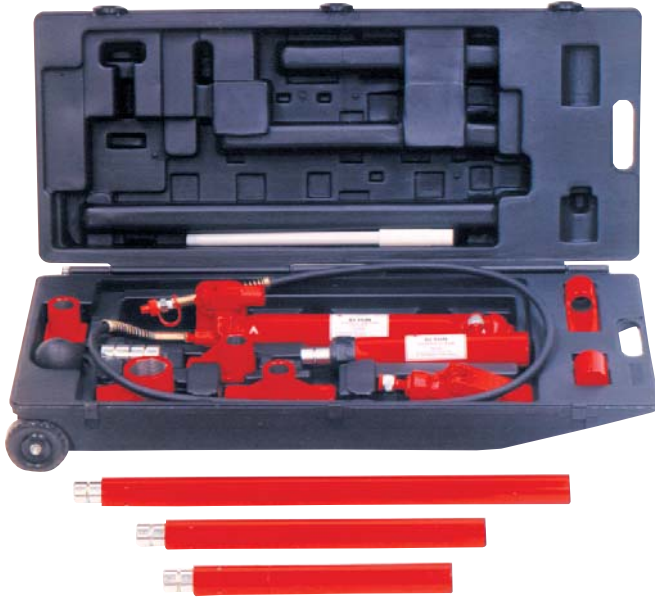

### Power Pack Kit:10 Ton

### Model # **BSK-1600T** 10 Ton Kit

- 16 Pc Kit Includes: • Blow mold container with wheels for transport, Manual Pump, 6" Stroke Ram,
- 28" Ram Extension
- 18" Ram Extension
- 10" Ram Extension
- 4 1/8" Ram Extension
- Ram Toe
- Rubber head
- 90° Combo Head
- Hydraulic hose
- Male Connector
- Wedge Head
- Serrated Saddle
- Flat Base
- Plunger Toe
- Spreader
- Hose Coupler

### Power Pack Kit: 4 Ton

### Model # **BSK-800T** 4 Ton Kit

- Includes: Manual Pump, Hydraulic Ram, Blow mold container,
- 27" Extension Tube
- 19 1/2" Extension Tube
- 16 1/6" Extension Tube
- 8 1/2" Extension tube
- 6 1/2" Extension Tube
- 3" Extension Tube
- Wedge head
- Flat base
- Ram Toe
- Plunger Toe
- Rubber Head
- 900 Combo Head
- Spreader
- Serrated Saddle