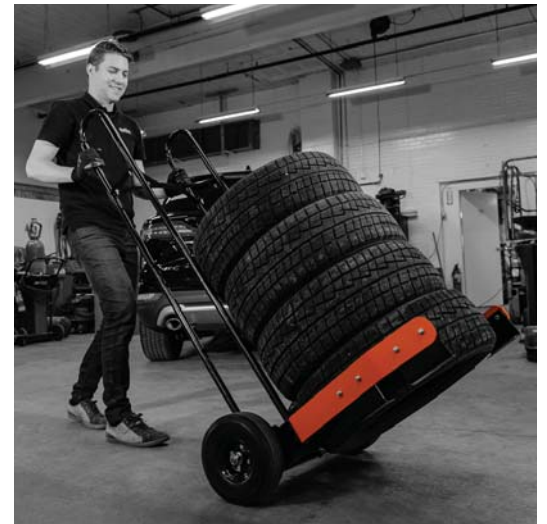

Designed for efficiency, productivity and worker safety

Model # **CB-MTC**

This cart is tough!
Thoroughly tested, its structures strength and mechanisms to be the desired wheel cart for your shop.

The Tire Rider Tuff has a new clamp closing mechanism; a strong and solid steel spring comes with a lifetime warranty. Solid and flat free rubber wheels to keep on rolling.

Specifications

Dimensions (L x W x H)	28-3/8" x 33-5/8" x 62-7/8" 720 x 856 x 1596 mm
Max. Tire Size	889 mm Ø / 35" OD
Tire Capacity	6 to 8
Load Capacity	550 lb / 250 kg
Weight	79 lb / 36 kg
Ships Boxed (L x W x H)	36" x 31" x 14" 914 x 787 x 356 mm