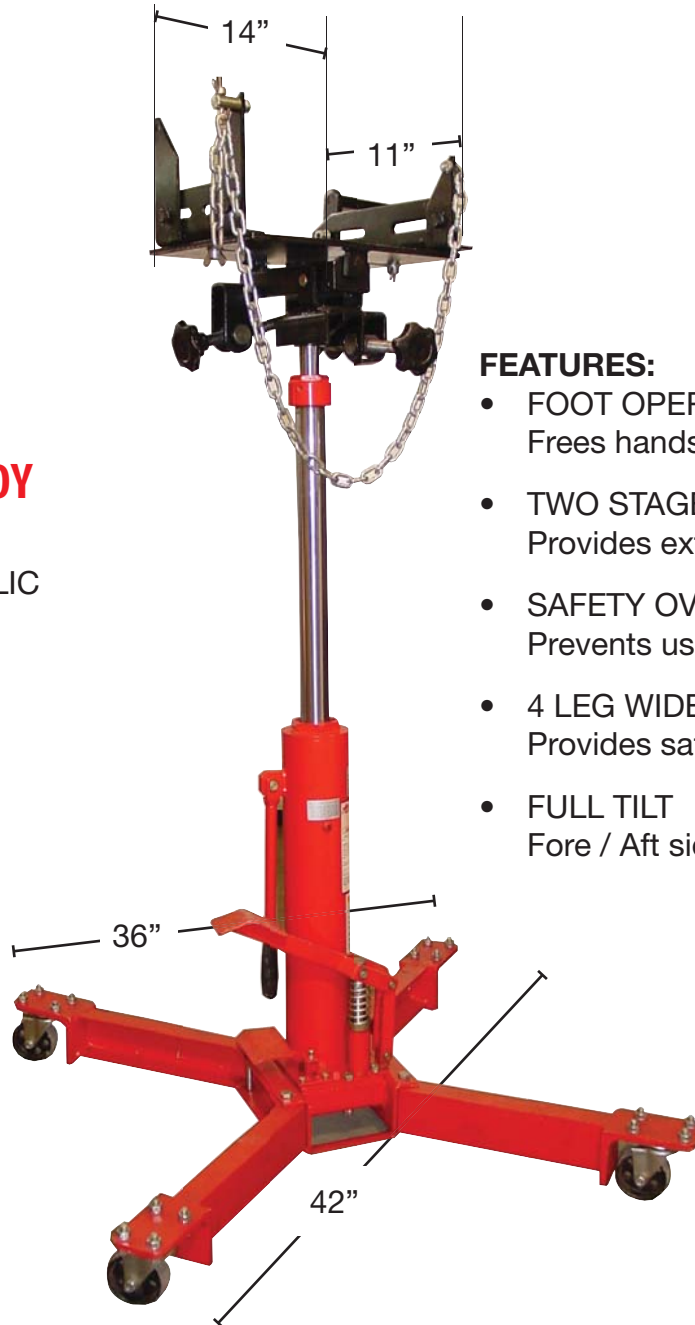

A PROFESSIONAL TRANSMISSION JACK DESIGNED FOR USE UNDER HOISTS, ON PASSANGER CARS AND LIGHT TRUCKS

Model # TJ-200Y

MANUAL HYDRAULIC
TELESCOPIC

FEATURES:

- FOOT OPERATED PUMP AND RELEASE
Frees hands to align and secure transmission
- TWO STAGE HYDRAULIC RAM
Provides extra long lift range
- SAFETY OVERLOAD SYSTEM
Prevents use beyond it's rated capacity
- 4 LEG WIDE FREE WHEELING BASE
Provides safe and stable load distribution
- FULL TILT
Fore / Aft side to side

Model #	Capacity	Base Measurement	Lift Range		Saddle Tilt		Lateral Tilt	Ship Weight
			Low	High	Fwd	Back		
TJ-200Y	1000 lbs	36" x 42"	33"	69"	30°	15°	25°	160 lbs

Q U A L I T Y S H O P E Q U I P M E N T