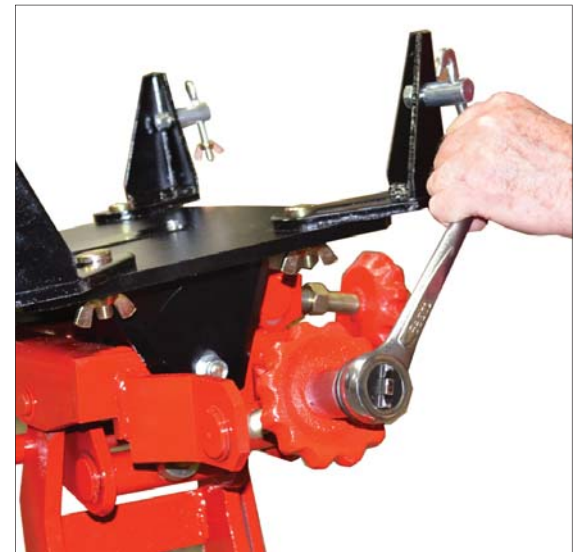

FEATURES:

- Designed for use with all trucks that operate legally over the road
- Fully adjustable saddle and corner brackets for universal applications
- Safety overload and hydraulic bypass system prevents hydraulic overload
- Full 360 degree rotating pump handle
- Full swivel ball bearing casters for easy maneuverability

Model # **TJ-425Y**

Top Plate Measures:
15 3/4" x 12" x 3/8"

**EASY ONE HAND, FULL TILT
SIDE TO SIDE / FRONT TO BACK**

Recommended oil:
Hydraulic oil ISO VG10

- Mobile: Velocite No 6
- Shell: Tellus C10

Model #	Capacity	Base Measurement	Lift Range		Saddle Tilt		Side Slide	Ship Weight
			Low	High	Fwd	Back		
TJ-425Y	3000 lbs	26" x 44"	7"	36"	30°	15°	12° Tilt	300 lbs