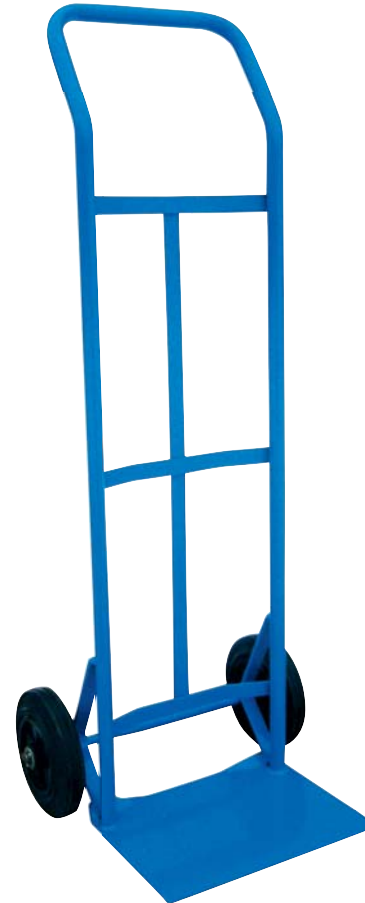

CANBUILT MFG.

Toll-Free in Canada: 1-888-607-2926 Phone: 416-749-6555 Fax: 416-749-7597
Email: sales@canbuilt.com Website: www.canbuilt.com

103 Milvan Drive,
Toronto, Ontario,
Canada, M9L 1Z7

HAND TRUCKS

- Heavy gauge steel tube for extra strength
- Large 9 x 14" kick plate
- Loop handle design for one hand operation

Model # HC-4
10" Pneumatic
Wheels with Tubes

Model # HC-3
8" Hard Tread
Wheels

Model	Capacity	Frame Size	Wheel Size	Kick Plate Dimension	Shipping Weight
HC-3	800 lbs	47" H x 19" W	8" Hard tread	9" x 14"	30 lbs
HC-4	600 lbs	47" H x 21" W	10" Pneumatic	9" x 14"	35 lbs